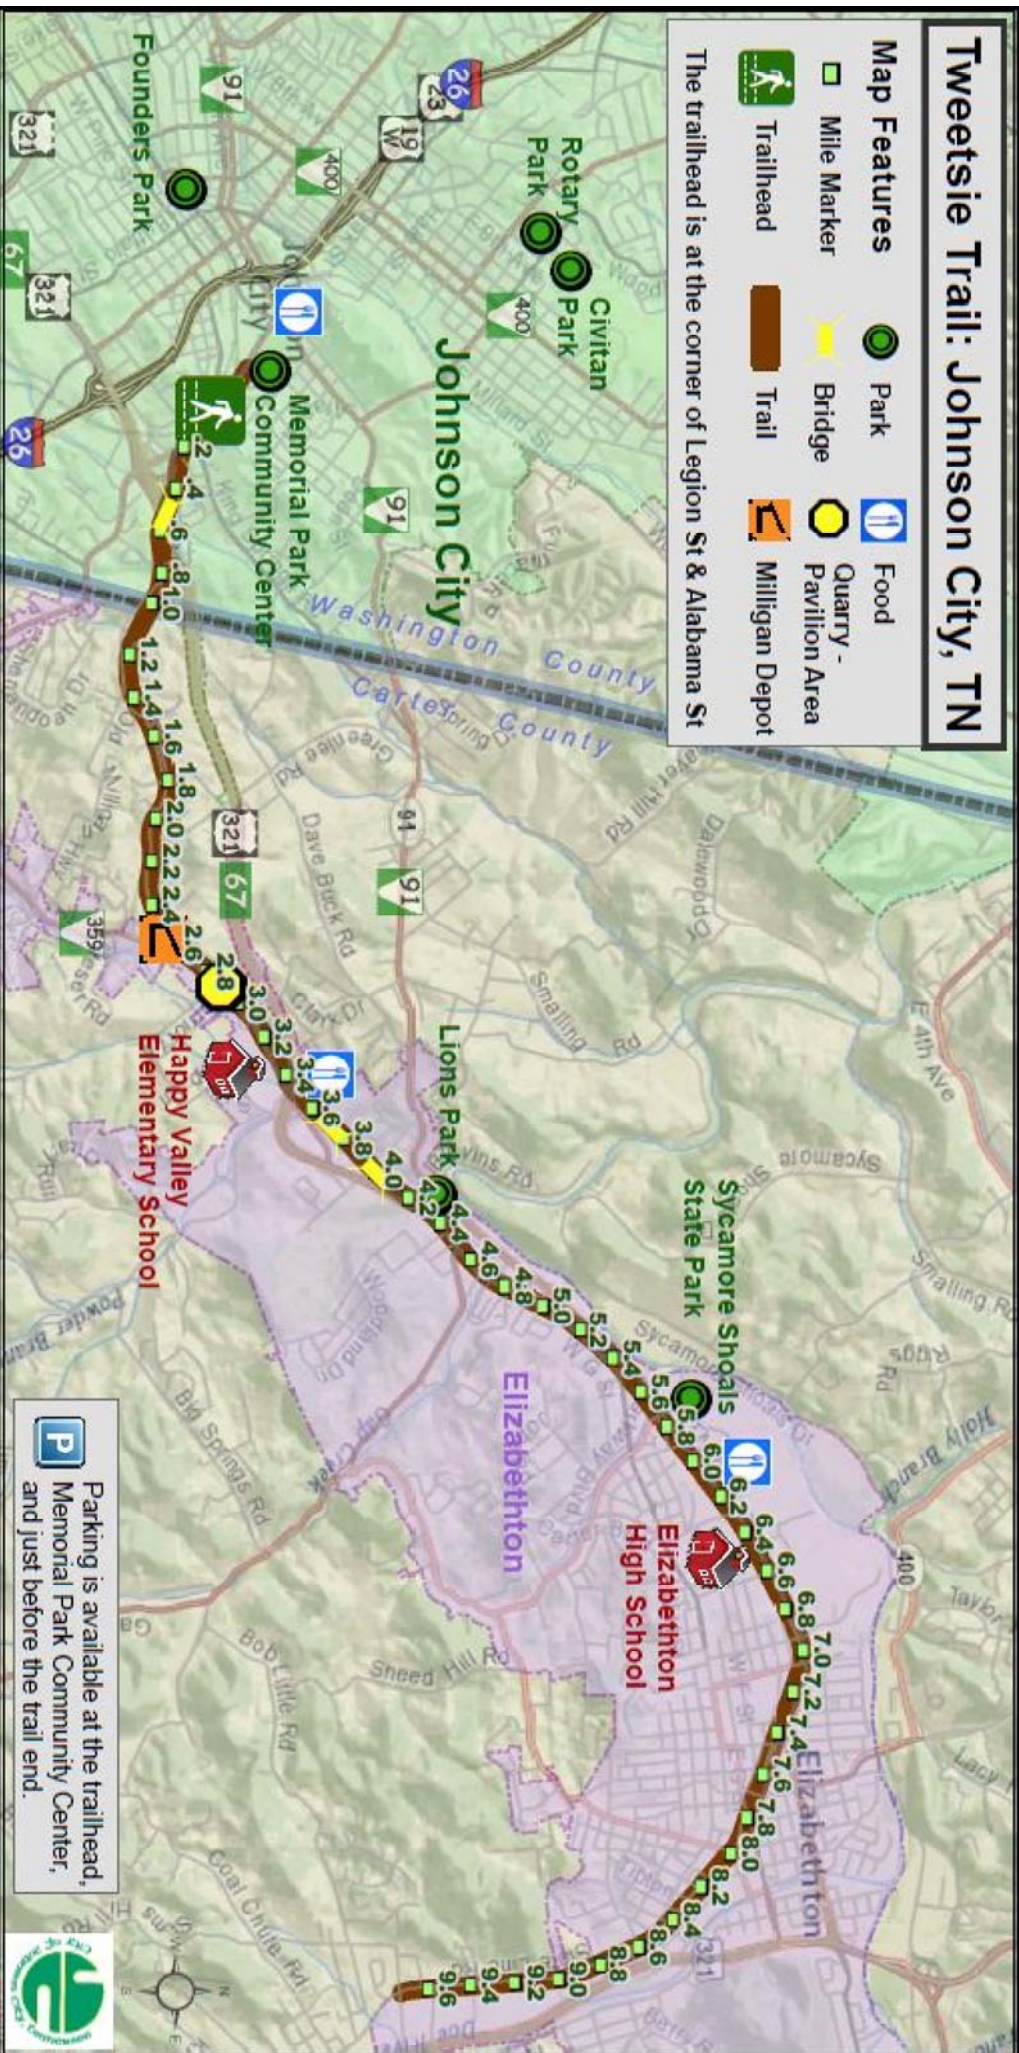

Tweetsie Trail: Johnson City, TN

- Map Features**
- Park
 - Food
 - Mile Marker
 - Bridge
 - Quarry - Pavilion Area
 - Trailhead
 - Trail
 - Milligan Depot
- The trailhead is at the corner of Legion St & Alabama St

Parking is available at the trailhead, Memorial Park Community Center, and just before the trail end.